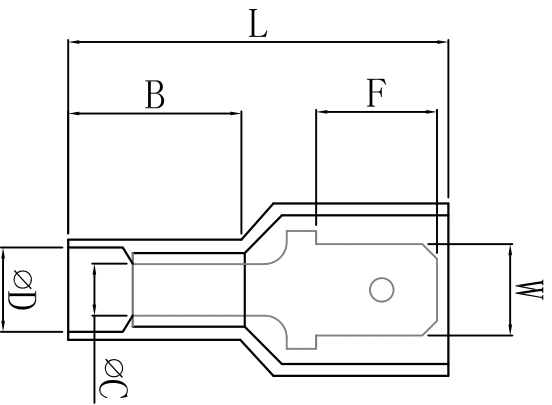

料号 material No.	品名 Parts Name	型号 Part NO.	接插规格 connecting spec	W	F	L	B	∅D	∅C	T
40-MDFNY5.5-250	全绝缘接头	MDFNY5.5-250	0.8*6.35	6.35	7.7	24.0	11.0	5.0	3.4	0.8

导线截面: 4-6mm² (美国线规12-10)
 最大电流: I_{max}=24A
 材 质: 黄铜
 绝缘套材料: 尼龙
 颜色: 黄色

DIMENSION		TOLERANCES		FIRST ANGLE PROJ		NEW PART		CHK. BY		DATE	
0.0	±0.5	A									
0.00											
		LTR.	REVISION RECORD	DWG. BY	CHK. BY	DATE	APP. BY		DWG. NO.	HIWA/OR-JZ-40-MDFNY5.5-250	
				<i>wallian</i>	<i>ya wang</i>	<i>2019/05</i>	<i>wang zhiqian</i>				
							DWG. BY		UNIT	mm	
							CHK. BY		REV.	A	
							APP. BY				