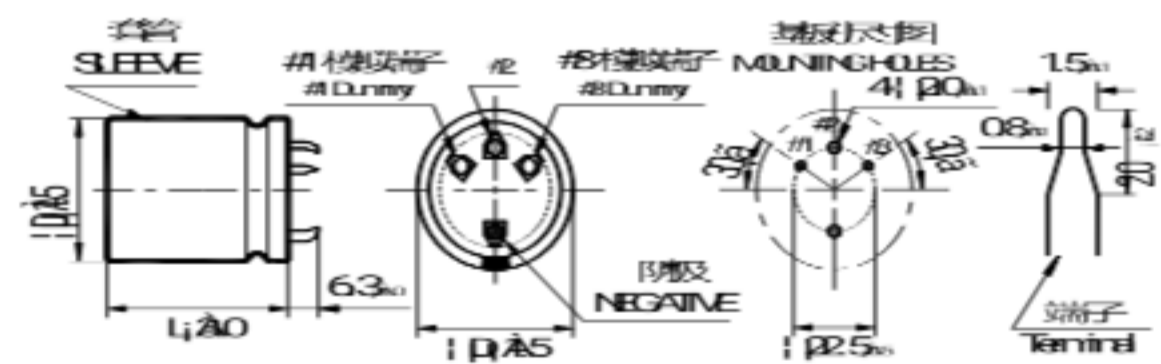

Φ35 O-Type
P-Type: With short pin (4±1) Lock Terminal
Unit:mm

- 记载以外的端子形状, 请另行咨询。Please consult to us for the terminal type not displayed in content.