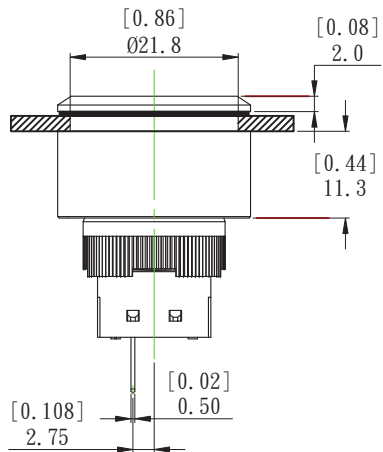

Button type
 F Flat

Contact Configuration	
1	1NO 1NC
2	2NO 2NC

Operating type	
0	Momentary
1	LOCK

Terminal plating	
Q	Silver
R	Gold

LED color	
0	Without LED
1	White
3	Red
5	Yellow
6	Green
7	Blue

LED voltage	
0	Without LED or resistor
3	3V
6	6V
12	12V
24	24V
36	36V
110	110V
220	220V

Terminal shape	
J	Solder Terminal

MAX.PANEL THICKNESS:6.0mm[0.24]

POSITION 1

POSITION 2

本公司智慧財產，未經同意不得複製
 DAILYWELL copyright, may not be used
 without permission from DAILYWELL

SPECIFICATIONS

- CONTACT MATERIAL: SILVER.
- RATING: resistive load 3A/250VAC.
- ELECTRICAL LIFE: 50,000 MAKE-AND-BREAK CYCLES AT FULL LOAD.
- MECHANICAL LIFE: Momentary 1,000,000.
- INSULATION RESISTANCE: 1,000MΩ MIN AT 500VDC.
- DELECTRIC STRENGTH: 2,000V RMS@sea level.
- CONTACT RESISTANCE: 50mΩ MAX.@1A 12VDC(initial value).
- OPERATING TEMPERATURE: -20°C to 55°C .
- TRAVEL: ABOUT 3.2mm.
- OPERATION PRESSURE: 2.5±1N.
- INGRESS PROTECTION: IP65.
- TORQUE: 1~3Nm.

德利威電子股份有限公司
 DAILYWELL ELECTRONICS CO.,LTD.

符號	原尺寸	修改後尺寸	變更日期
1	Ⓐ		
2	Ⓑ		
3	Ⓒ		
4	Ⓓ		
5	Ⓔ		

SCALE(比例): 1:1

TOLERANCE(公差):
 0.00 mm ± 0.25mm
 0.0 mm ± 0.40mm
 ANGULAR:± 2°
 FILE NAME : KPB22-0050

TITLE	圖名	ILLUMINATED PUSHBUTTON SWITCHES	SIZE	圖紙	A4
DWG NO.	圖號	KPB22-8800-F10-00-JQ	UNIT	單位	inch mm
REV.	版本	A	DATE	日期	JAN - 19 - 2018
CHECKED BY	審核	簡光萬	DRAWN BY	製圖	IRENE
			SHEET	張數	1 of 1