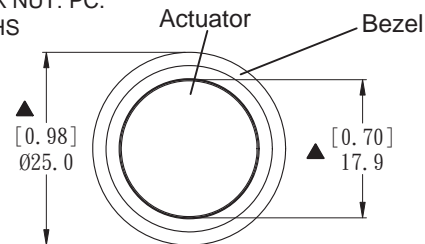

Button type
 F Flat

Contact Configuration	
1	1NO 1NC
2	2NO 2NC

Operating type	
0	Momentary
1	LOCK

Terminal plating	
Q	Silver
R	Gold

LED color	
0	Without LED
1	White
3	Red
5	Yellow
6	Green
7	Blue

LED voltage	
0	Without LED or resistor
3	3V
6	6V
12	12V
24	24V
36	36V
110	110V
220	220V

Terminal shape	
J	Solder Terminal

MAX.PANEL THICKNESS:6.0mm[0.24]

POSITION 1

POSITION 2

本公司智慧財產，未經同意不得複製
 DAILYWELL copyright, may not be used
 without permission from DAILYWELL

SPECIFICATIONS

- CONTACT MATERIAL: SILVER.
- RATING: resistive load 3A/250VAC.
- ELECTRICAL LIFE: 50,000 MAKE-AND-BREAK CYCLES AT FULL LOAD.
- MECHANICAL LIFE: Momentary 1,000,000.
- INSULATION RESISTANCE: 1,000MΩ MIN AT 500VDC.
- DELECTRIC STRENGTH: 2,000V RMS@sea level.
- CONTACT RESISTANCE: 50mΩ MAX.@1A 12VDC(initial value).
- OPERATING TEMPERATURE: -20°C to 55°C .
- TRAVEL: ABOUT 3.2mm.
- OPERATION PRESSURE: 2.5±1N.
- INGRESS PROTECTION: IP65.
- TORQUE: 1~3Nm.