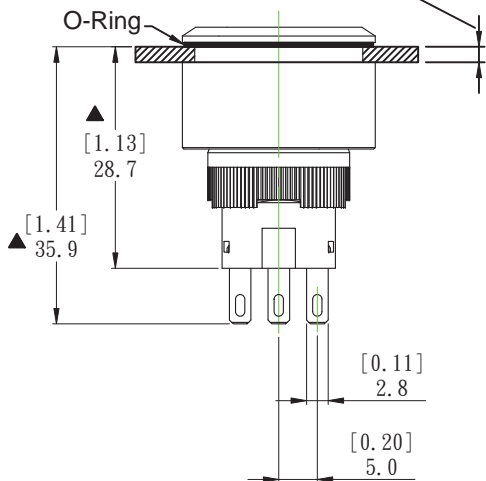

Button type
 F Flat

Contact Configuration	
1	1NO 1NC
2	2NO 2NC

Operating type	
0	Momentary
1	LOCK

Terminal plating	
Q	Silver
R	Gold

LED color	
0	Without LED
1	White
3	Red
5	Yellow
6	Green
7	Blue

LED voltage	
0	Without LED or resistor
3	3V
6	6V
12	12V
24	24V
36	36V
110	110V
220	220V

Terminal shape	
J	Solder Terminal

MAX.PANEL THICKNESS:6.0mm[0.24]

POSITION 1

POSITION 2

本公司智慧財產，未經同意不得複製
 DAILYWELL copyright, may not be used
 without permission from DAILYWELL

SPECIFICATIONS

- CONTACT MATERIAL: SILVER.
- RATING: resistive load 3A/250VAC.
- ELECTRICAL LIFE: 50,000 MAKE-AND-BREAK CYCLES AT FULL LOAD.
- MECHANICAL LIFE: Momentary 1,000,000.
- INSULATION RESISTANCE: 1,000MΩ MIN AT 500VDC.
- DELECTRIC STRENGTH: 2,000V RMS@sea level.
- CONTACT RESISTANCE: 50mΩ MAX.@1A 12VDC(initial value).
- OPERATING TEMPERATURE: -20°C to 55°C .
- TRAVEL: ABOUT 3.2mm.
- OPERATION PRESSURE: 2.5±1N.
- INGRESS PROTECTION: IP65.
- TORQUE: 1~3Nm.

德利威電子股份有限公司
 DAILYWELL ELECTRONICS CO.,LTD.

符號	原尺寸	修改後尺寸	變更日期
1	Ⓐ		
2	Ⓑ		
3	Ⓒ		
4	Ⓓ		
5	Ⓔ		

SCALE(比例): 1:1

TOLERANCE(公差):
 0.00 mm ± 0.25mm
 0.0 mm ± 0.40mm
 ANGULAR:± 2°
 FILE NAME : KPB22-0050

TITLE	圖名	ILLUMINATED PUSHBUTTON SWITCHES	SIZE	圖紙	A4
DWG NO.	圖號	KPB22-8800-F10-00-JQ	UNIT	單位	inch mm
REV.	版本	A	DATE	日期	JAN - 19 - 2018
CHECKED BY	審核	簡光萬	DRAWN BY	製圖	IRENE
			SHEET	張數	1 of 1