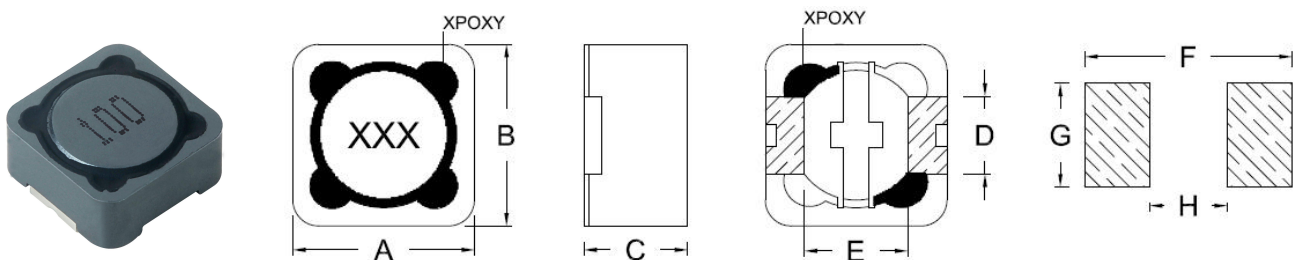

#### Features

- Ideal for a variety of DC-DC converter Inductors Applications. Available on tape and reel for automatic insertion. Low DC resistance and large permissible DC current. This can be surface mount assembly and reflow soldering is also possible.

#### External Dimensions (Unit : m/m)

| TYPE     | A       | B       | C       | D Typ. | E Typ. | F Typ. | G Typ. | H Typ. | Q'TY/Reel |
|----------|---------|---------|---------|--------|--------|--------|--------|--------|-----------|
| APW07A30 | 7.5Max  | 7.5Max  | 3.4Max  | 2.0    | 4.5    | 8.5    | 3.25   | 3.5    | 1000      |
| APW07A45 | 7.5Max  | 7.5Max  | 4.5Max  | 2.0    | 4.5    | 8.5    | 3.25   | 3.5    | 1000      |
| APW12A45 | 12.5Max | 12.5Max | 4.5Max  | 5.0    | 7.6    | 12.6   | 5.4    | 7.0    | 500       |
| APW12A60 | 12.5Max | 12.5Max | 6.0Max  | 5.0    | 7.6    | 12.6   | 5.4    | 7.0    | 500       |
| APW12A80 | 12.5Max | 12.5Max | 8.0Max  | 5.0    | 7.6    | 12.6   | 5.4    | 7.0    | 500       |
| APW12A10 | 12.5Max | 12.5Max | 10.0Max | 5.0    | 7.6    | 12.6   | 5.4    | 7.0    | 300       |

#### Part Number Code

APW   07   A   30   M   100  
 A      B      C      D      E      F

|    |                 |                  |
|----|-----------------|------------------|
| A: | Type of product | Power Inductors  |
| B: | Dimensions(mm)  | 07: 7.5 x7.5 Max |
| C: | Materials       | NO use           |
| D: | Thickness(mm)   | 30: 3.4 Max      |
| E: | Tolerance       | M: ±20%          |
| F: | Inductance      | 100=10uH         |